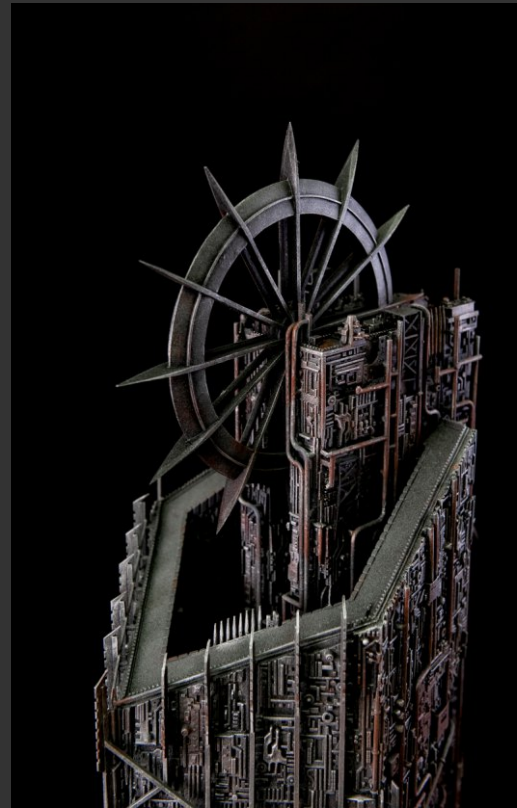

MARK MELNIKOV
ENVIRONMENT CONCEPT ART AND MODELS

The Damb City
Key frames

Blender, Photoshop

The Damb City
Exploration sketches

Blender, Photoshop

Angband
Design exploration

Blender, Photoshop

Utumno
Originally designed miniature

55x65x85 cm

The Alien City
Originally designed miniature

85x85x90 cm