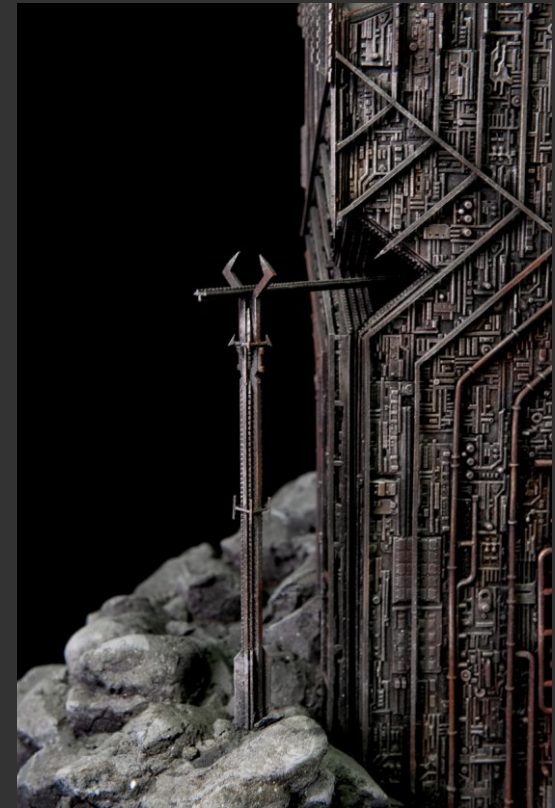

MARK MELNIKOV
ENVIRONMENT CONCEPT ART AND MODELS

The Damb City
Key frames

Blender, Photoshop

The Damb City
Exploration sketches

Blender, Photoshop

Angband
Design exploration

Blender, Photoshop

Utumno
Originally designed miniature

55x65x85 cm

The Alien City
Originally designed miniature

85x85x90 cm