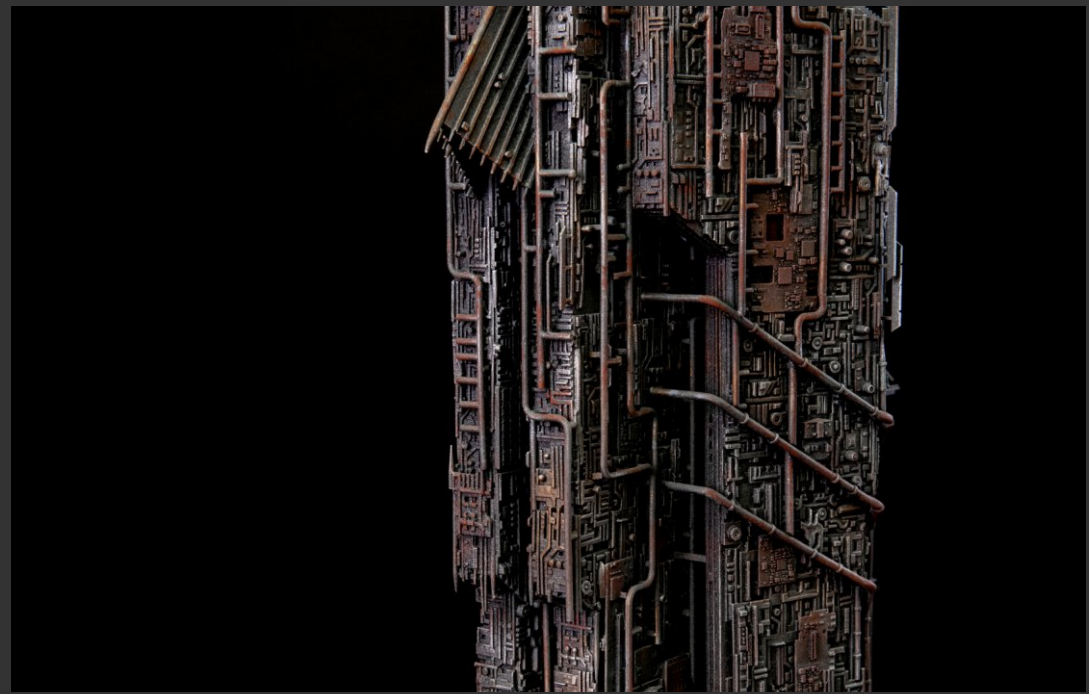

MARK MELNIKOV
ENVIRONMENT CONCEPT ART AND MODELS

The Damb City
Key frames

Blender, Photoshop

The Damb City
Exploration sketches

Blender, Photoshop

Angband
Design exploration

Blender, Photoshop

Utumno
Originally designed miniature

55x65x85 cm

The Alien City
Originally designed miniature

85x85x90 cm